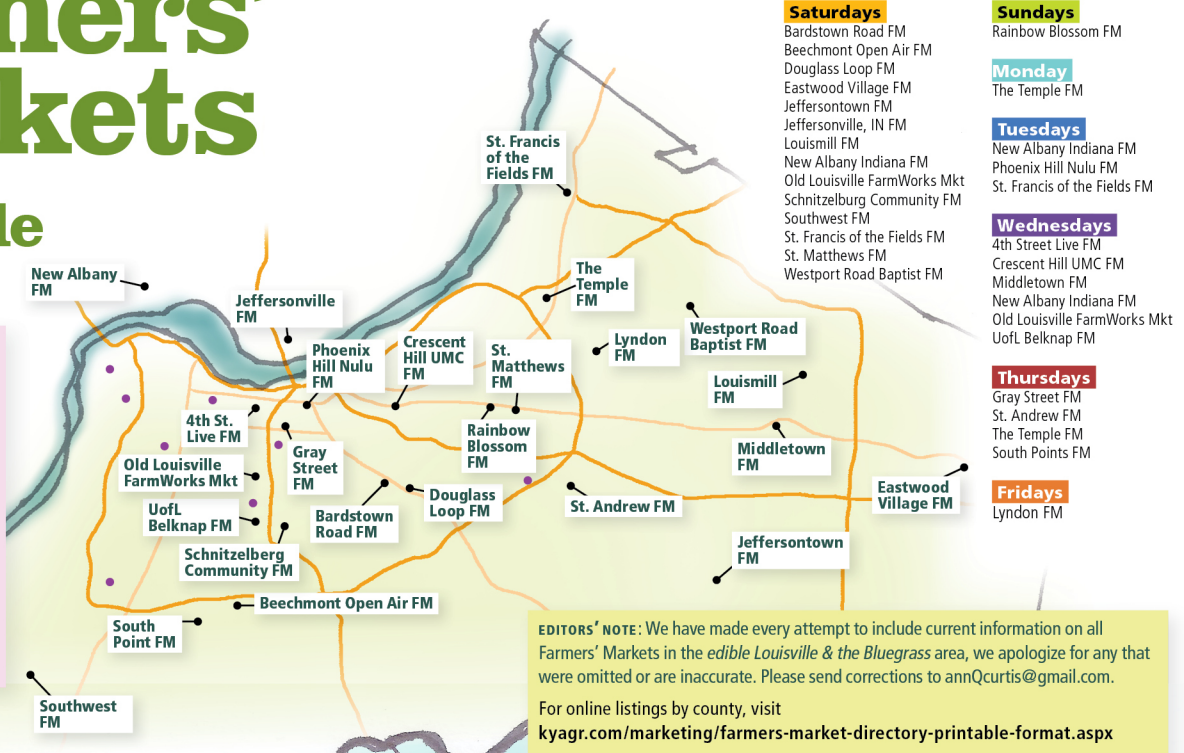

## Louisville

**Fresh Stop Markets** (purple dots) are "pop up" farm-fresh food markets set up at local churches and community centers in fresh food insecure neighborhoods. Local, seasonal produce and sometimes farm fresh brown eggs.

Fresh Stop Markets are typically open every other week. For locations, dates and times, visit [newroots.org/fresh-stop-markets](http://newroots.org/fresh-stop-markets)  
Map: <https://goo.gl/RNUDHU>

### Sundays

- Anderson County FM (The Old Depot)
- Lexington FM
- Meade County FM

### Fridays

- Anderson County FM (The Old Depot)
- Bardstow FM
- Estill County FM
- Hart County FM
- Lincoln County FM
- Owen County FM
- Paris-Bourbon County FM
- Powell County FM
- Riverview FM
- Taylor County FM